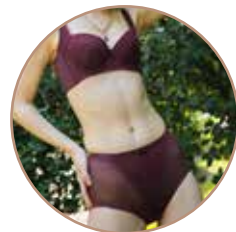

BERNADET

ver.03

Black

Push Up Bra, 1/2 Underwire Triple Wave Cup, Adjustable Straps, Double Stick Bone At Side Bust

Milk Coffee

Maroon

BERNADET ver.03 Bra

Size : 34B, 36B, 38B, 40B
34C, 36C, 38C
Material : Nylon Spandex
Color : Black, Maroon, Milk Coffee
Hook : 4 x 12