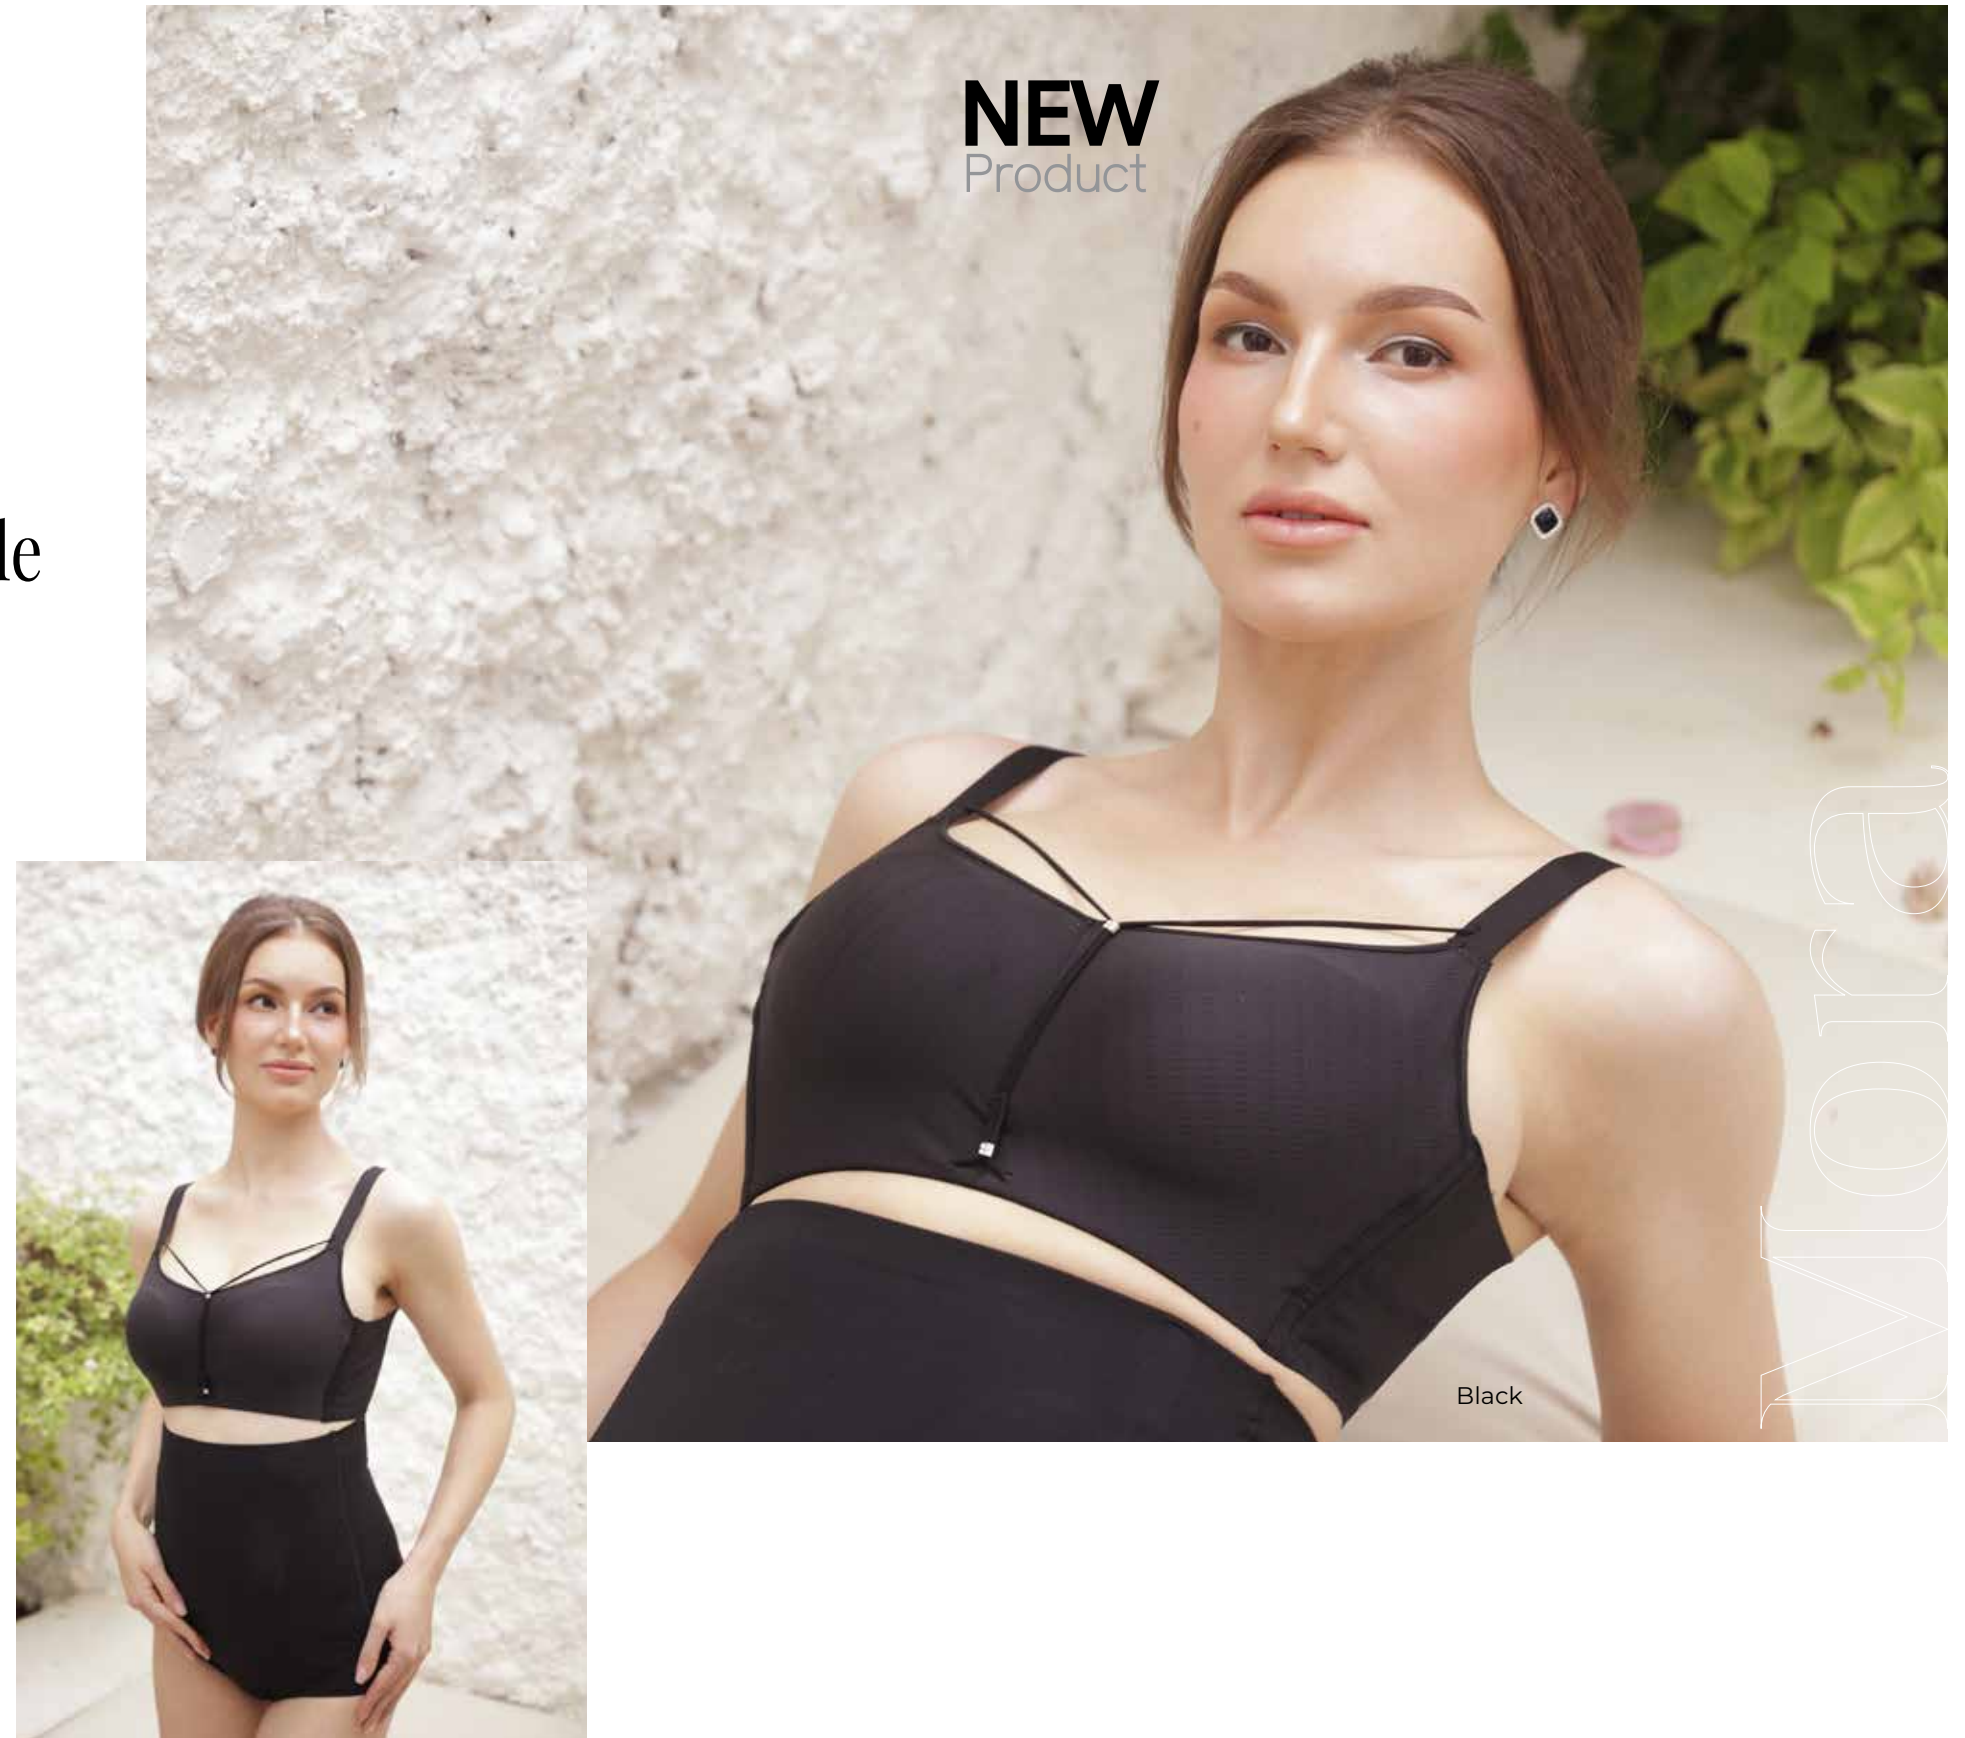

FIORI

CATALOGUE

#MARET | 2025

BEST
SUMMER
COLLECTIONS
2025

A woman with long, dark brown hair is shown from the chest up, wearing a light pink, underwire bra. The bra has a simple, elegant design with a small bow at the center of the band. She is looking directly at the camera with a neutral expression. The background is a plain, light grey color.

NEW
Product

MORA BRA

Give me one and I can rule
the world

MORA Bra

- Moulded Push up cup
- Double Stickbone at Side Bust
- Premium Nylon Spandex
- Adjustable Fancy Line at Front side
- Wide Side Dan Back Straps
- Adjustable straps, Non removable

Size : 34B, 36B, 38B, 40B

Material : Nylon Spandex

Color : Black

Hook : 4 x 16

IDR. 350.000 

PROMO

Setiap pembelian 10 pcs **Mora bra**, Anda berhak mendapatkan 1 poin **MRP**

(Syarat & ketentuan berlaku, lihat pada promo MRP)

Cocok untuk Payudara berukuran **SEDANG & BESAR**

AGATA BRA

A Valuable Woman is
Always Increasing Her Worth

AGATA Bra

- Wireless Soft Moulded cup
- Premium Nylon Spandex with transparent cover combinations
- Seamless and Wide side dan back straps
- Adjustable straps, Non removable