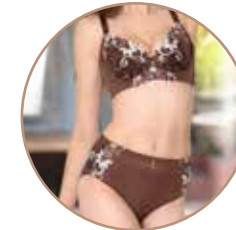

Coffee

FARFALLA Bra

SIZE & COLOR

Coffee : 32B, 34B, 36B, 34C
Black : 32B, 34B, 34C, 36C
Gold : 32B, 34B, 36B, 34C, 36C
Material : Nylon Spandex
Hook : 4 x 12

IDR. **268.000**

FARFALLA Panty

Size : M, L, XL, XXL
Material : Nylon Spandex
Color : Black, Gold
Coffee : M

IDR. **86.000**

PROMO

Setiap pembelian 2 pcs produk **FARFALLA Bra**, Anda berhak mendapatkan 1 poin **CFPLUS**

Cocok untuk Payudara berukuran **SEDANG & BESAR**