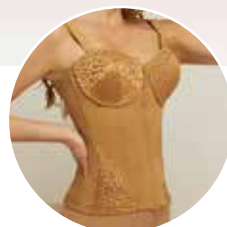

Milk Coffee

GRAZIELLA Torso

Size : 32A, 34A, 36A, 38A, 40A, 42A
32B, 34B, 36B, 38B, 40B, 42B
32C, 34C, 36C, 38C, 40C, 42C

Material : Nylon Spandex

Color : Black, Milk Coffee, Skin

Extra : **Germanium Sayap Kiri dan Kanan**

IDR. **790.000** (BV : 110.000)

Size : 44A, 44B, 44C
Color : Black, Milk Coffee

IDR. **869.000** (BV : 121.000)

PROMO

Setiap pembelian 10 pcs **Graziella Torso**, Anda berhak mendapatkan 1 poin MRP

(Syarat & ketentuan berlaku, lihat pada promo MRP)