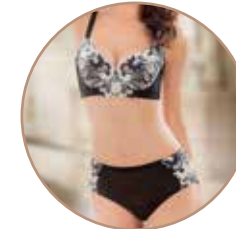

OCTAVIA Bra

SIZE & COLOR

Blue : 32B, 34B, 36B, 38B, 40B
 Material : Nylon Spandex & Elegant Lace Two Tone, Elastic Super Tronic

IDR. **385.000**

Cocok untuk Payudara berukuran **KECIL & SEDANG**

Push Up Bra, Underwire, Molded 3/4 Cup, Double Stick Bone At Side Bust, Adjustable Straps, Luxury Lace Embroidery At Front & Back.