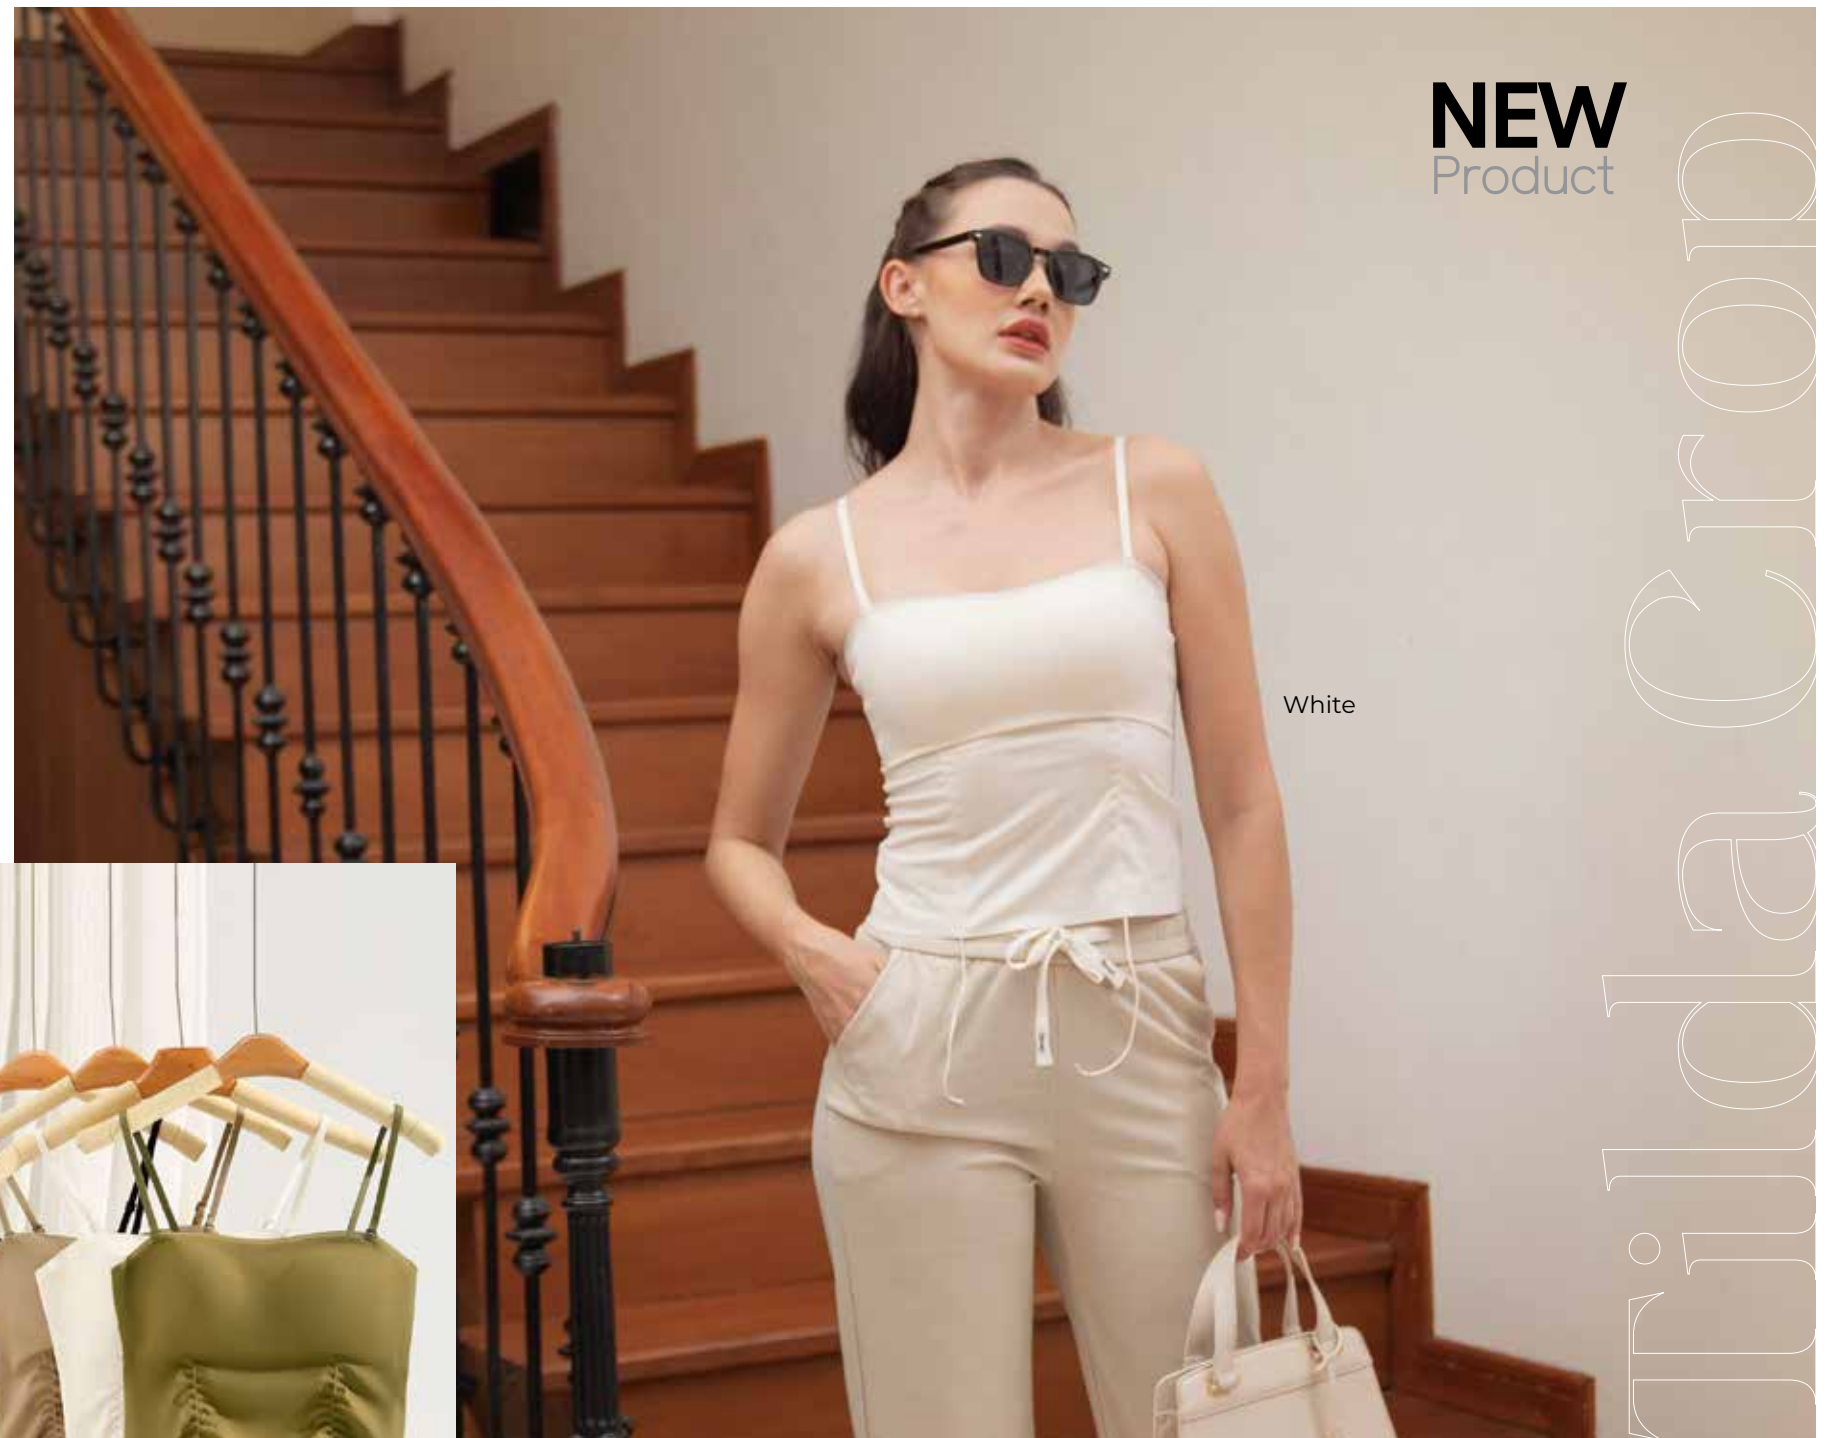

TILDA CROP

Don't change to fit the fashion, CHANGE the fashion to fit you

TILDA Crop

- Removable Mini Strap
- Soft Bra Layer Inside
- Perfect stretch and fit material
- 2 In 1 Styles With Best Varian Colors

Size : All size fit to 80 kg

Material : Nylon Spandex

Color : Black, Khaki, White, Olive Green

IDR. 245.000 DOT